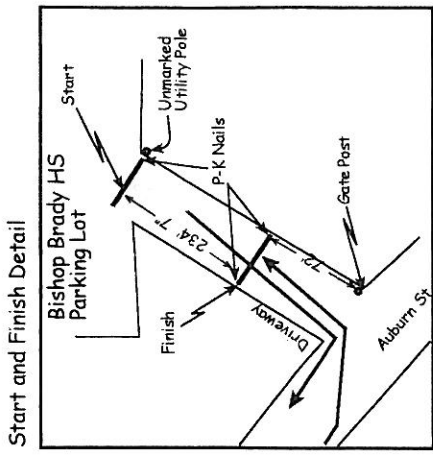

GALLOPING GOBBLER THANKSGIVING DAY 4-MILE ROAD

CONCORD, NH

Marked by a P-K nail and yellow paint on the NE side of Little Pond Rd., 76' SE of utility pole #74, 28.

1 M

Marked by a P-K nail and yellow paint on the SW side of Little Pond Rd., 5' 7" NW of utility pole #72.

3 M

Marked by a P-K nail and yellow paint on the W side of Fisk Rd., 20' S of utility pole #46.

2 M

Certified Course

NH06014RF