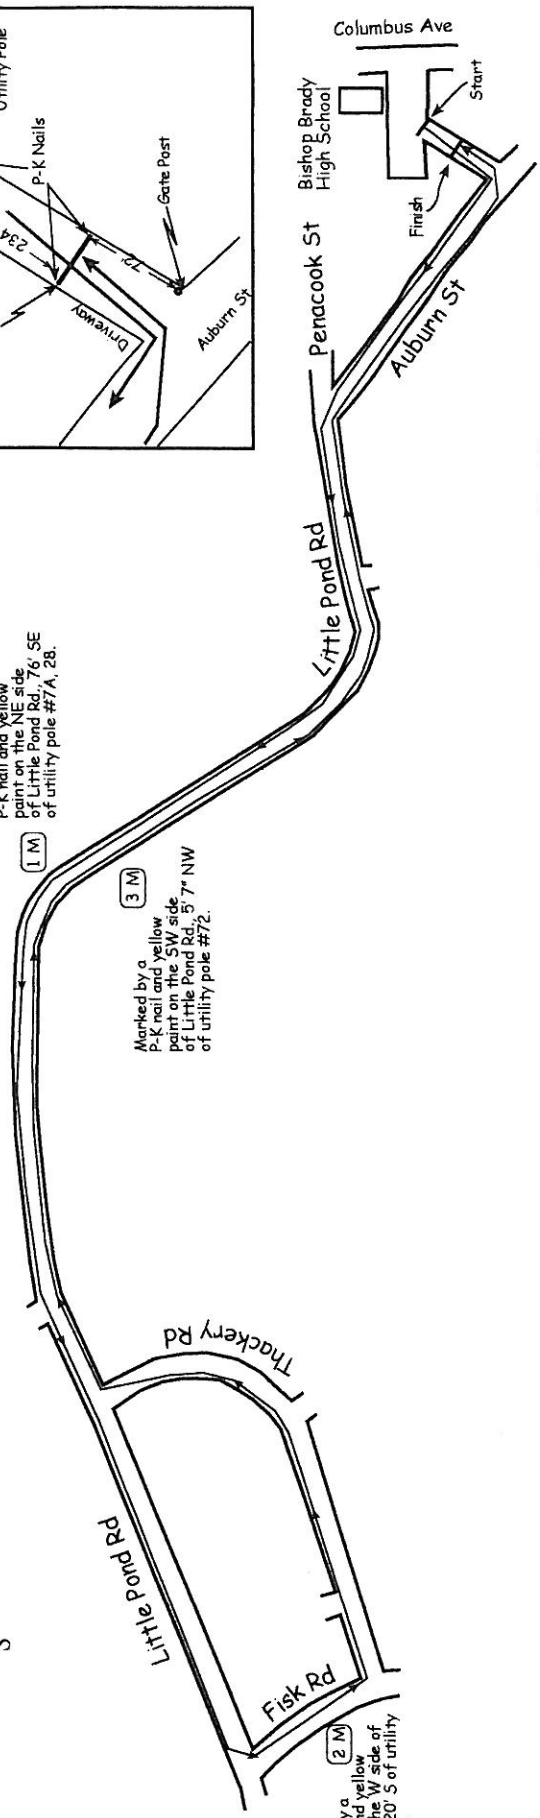

GALLOPING GOBBLER THANKSGIVING DAY 4-MILE ROAD

CONCORD, NH

Marked by a P-K nail and yellow paint on the NE side of Little Pond Rd., 76' SE of utility pole #74, 28.

1 M

Marked by a P-K nail and yellow paint on the SW side of Little Pond Rd., 5' 7" NW of utility pole #72.

3 M

Marked by a P-K nail and yellow paint on the W side of Fisk Rd., 20' S of utility pole #46.

2 M

Certified Course

NH06014RF